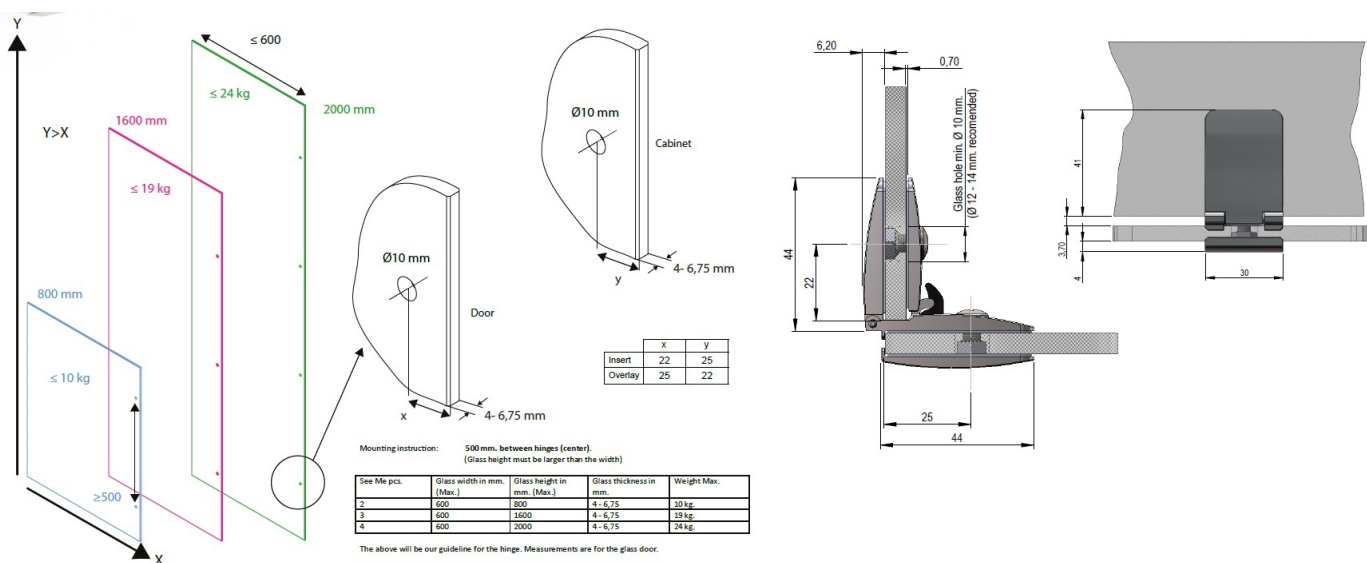

PRODUCT SHEET

Description:

Glass Door Hinge "See Me", Square, Glass/Glass, Chrome Pl, 4-6,75mm Glass Thickness, Drilling: $\varnothing 10$ mm, Universal, No, Top or Bottom

Item number:

15.06.270-0

Units	Box	Carton	HS Code	Barcode
Pcs.	12	120	8302100090	
				5704866055116

SISO A/S

Mileparken 11
DK-2740 Skovlunde
Denmark
VAT: DK 24786013

Phone +45 45 830 900

www.siso.dk
siso@siso.dk

Danske Bank
Nytorv Branch
Copenhagen
SWIFT: DABADKKK

Account no.
4180 3112 112936
IBAN Account
DK7230003112112936